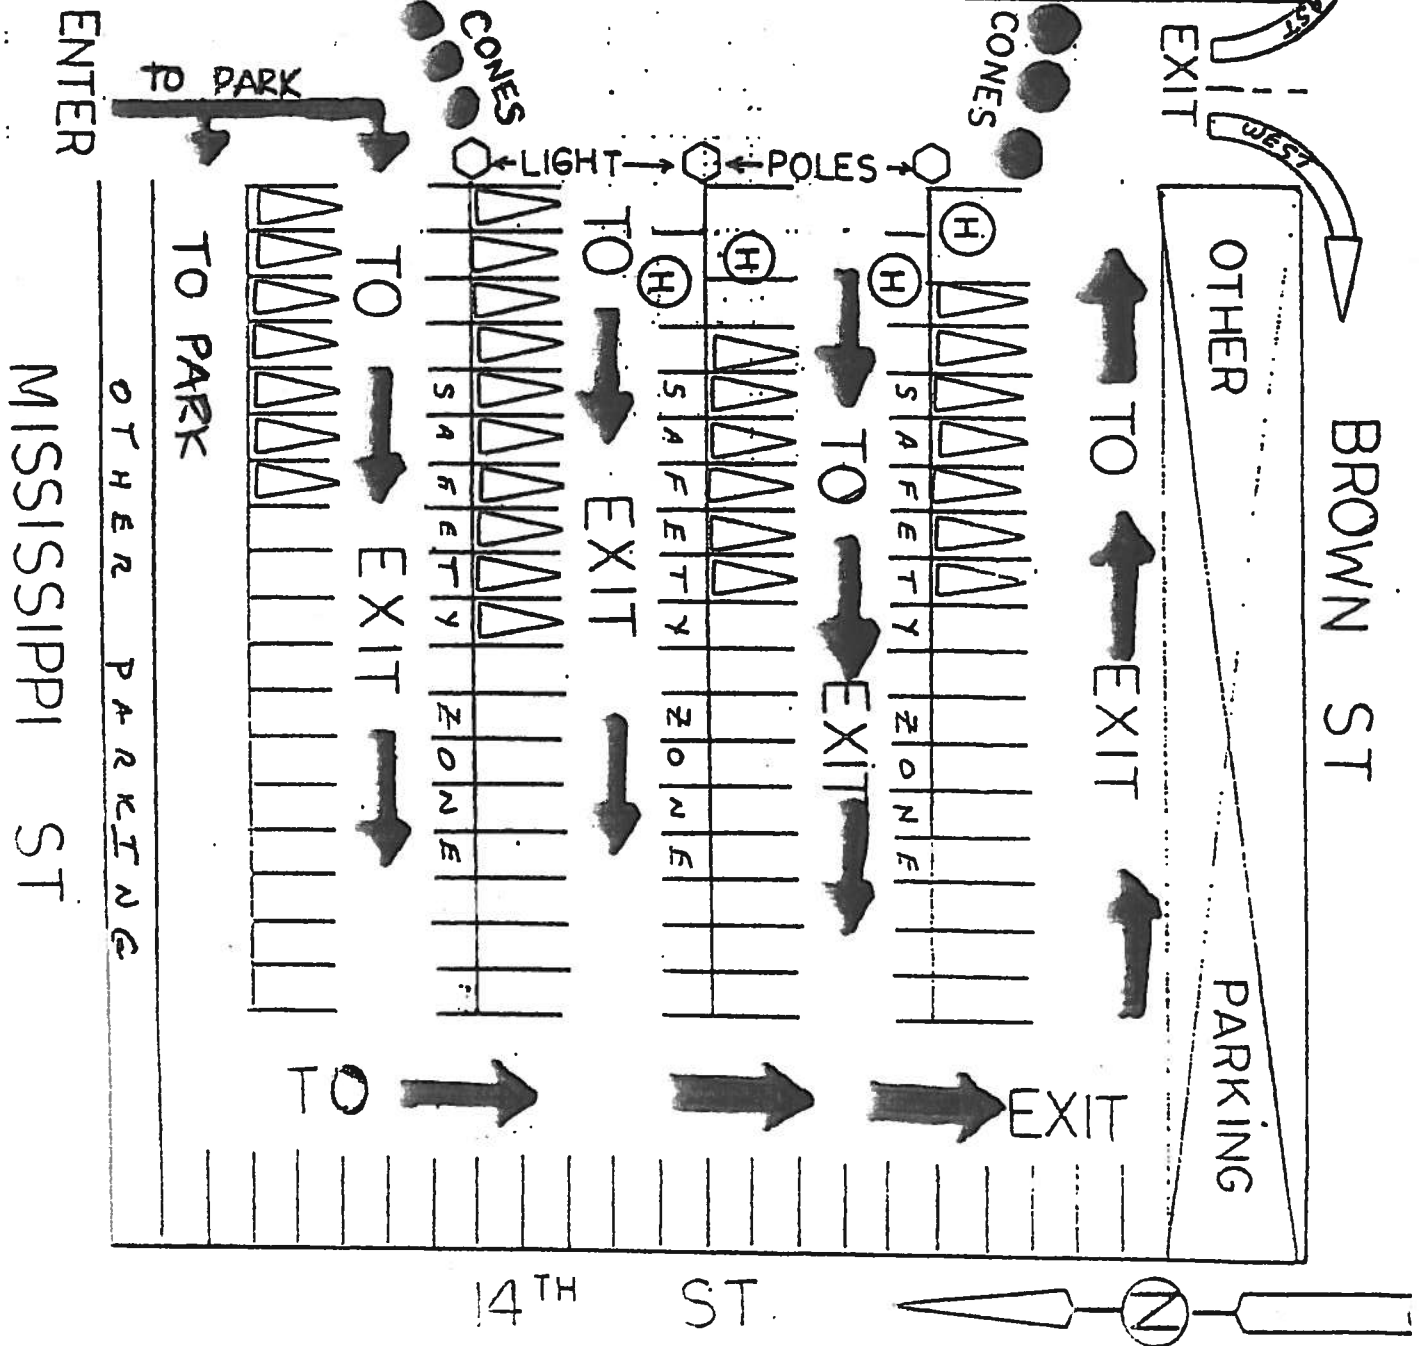

# DAILY DISMISSAL PICK - UP PROCEDURE

1. Park your car.
2. Walk to coned area to meet your child.
3. Pull forward only (no reversing) to exit.

 Cars parked facing → only

 = Handicapped