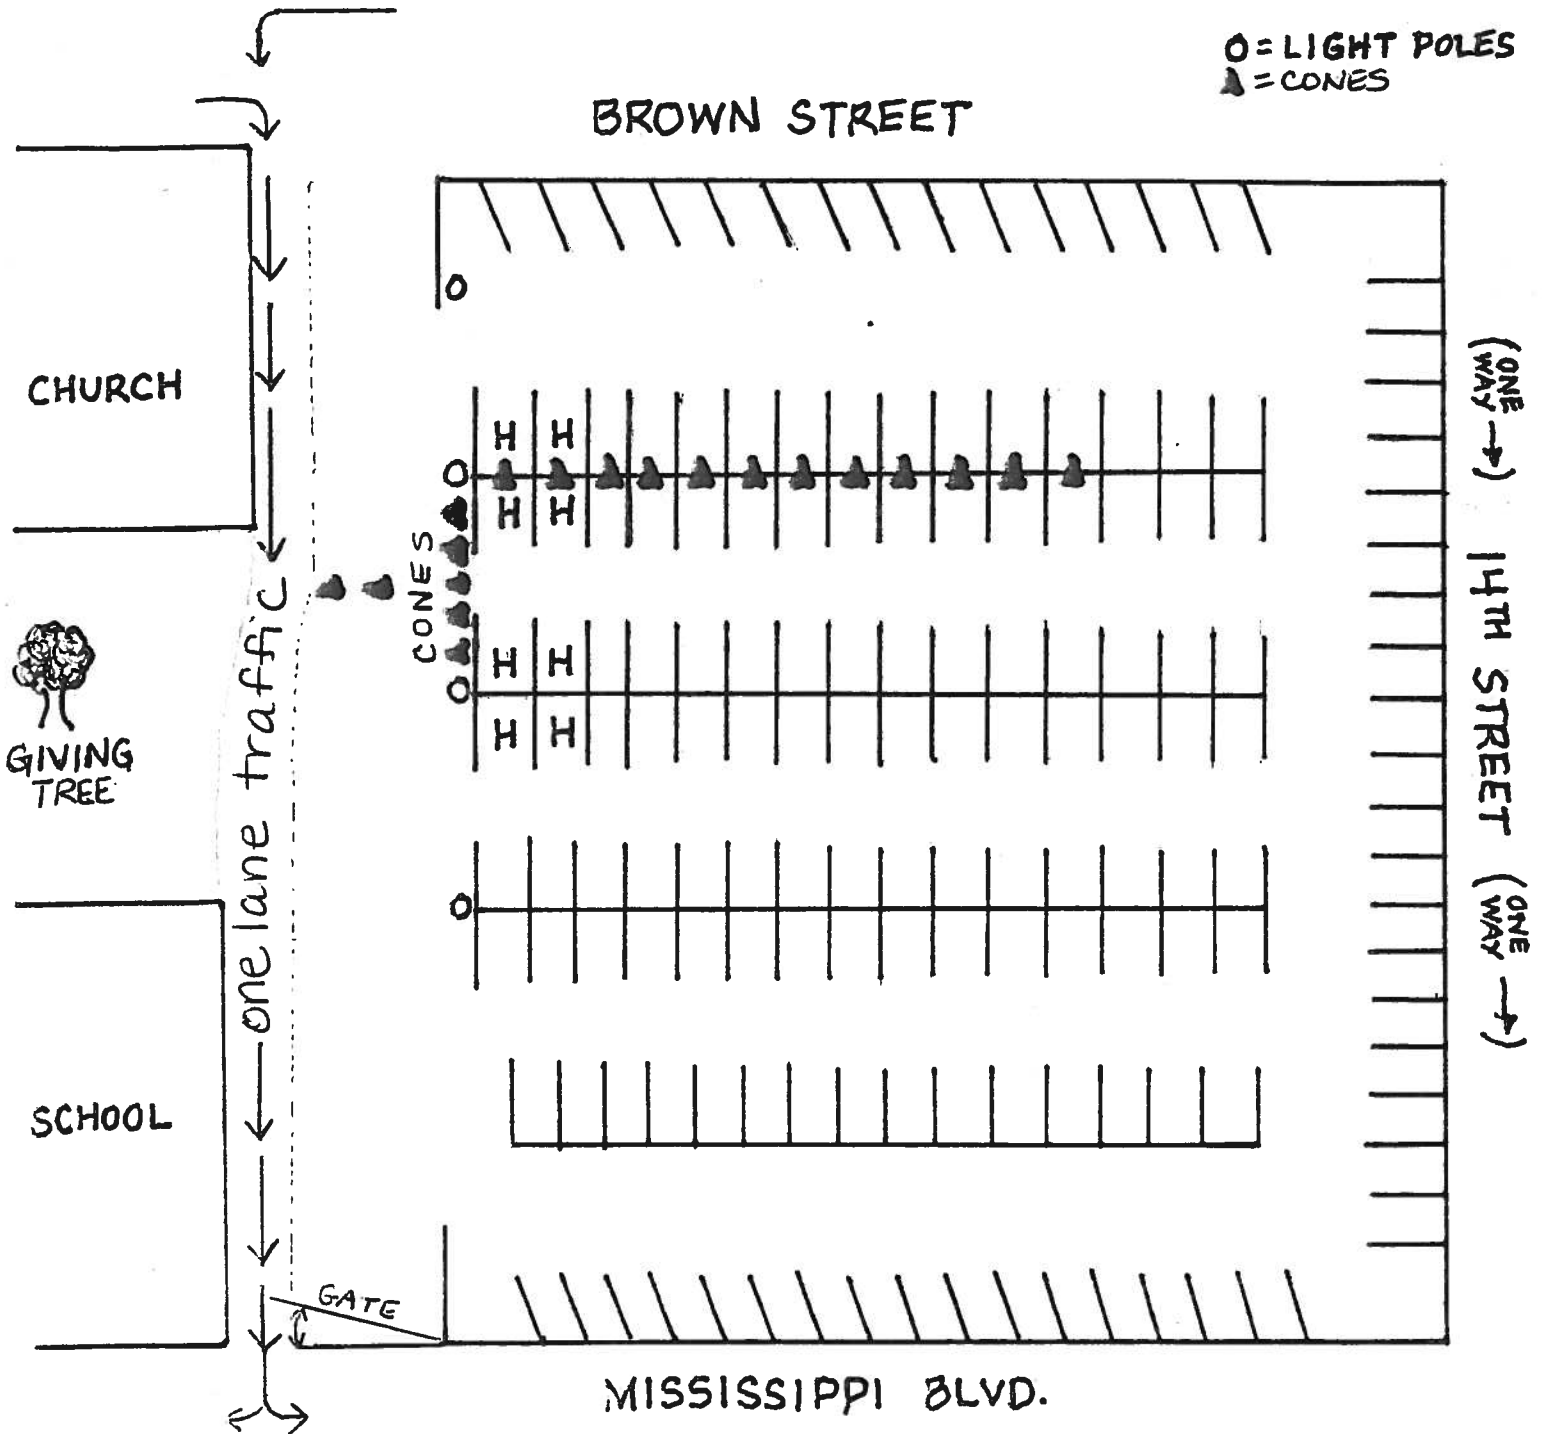

DAILY DROP OFF PROCEDURE

BEGINS AT 8:00 AM - GATE WILL CLOSE AT 8:30 AM
AFTER 8:30 DROP OFF AT FRONT DOOR OF SCHOOL

ENTER FROM BROWN STREET
STAY IN LINE - LET STUDENTS OUT BY GIVING TREE AREA ONLY
EXIT ONTO MISSISSIPPI BLVD.